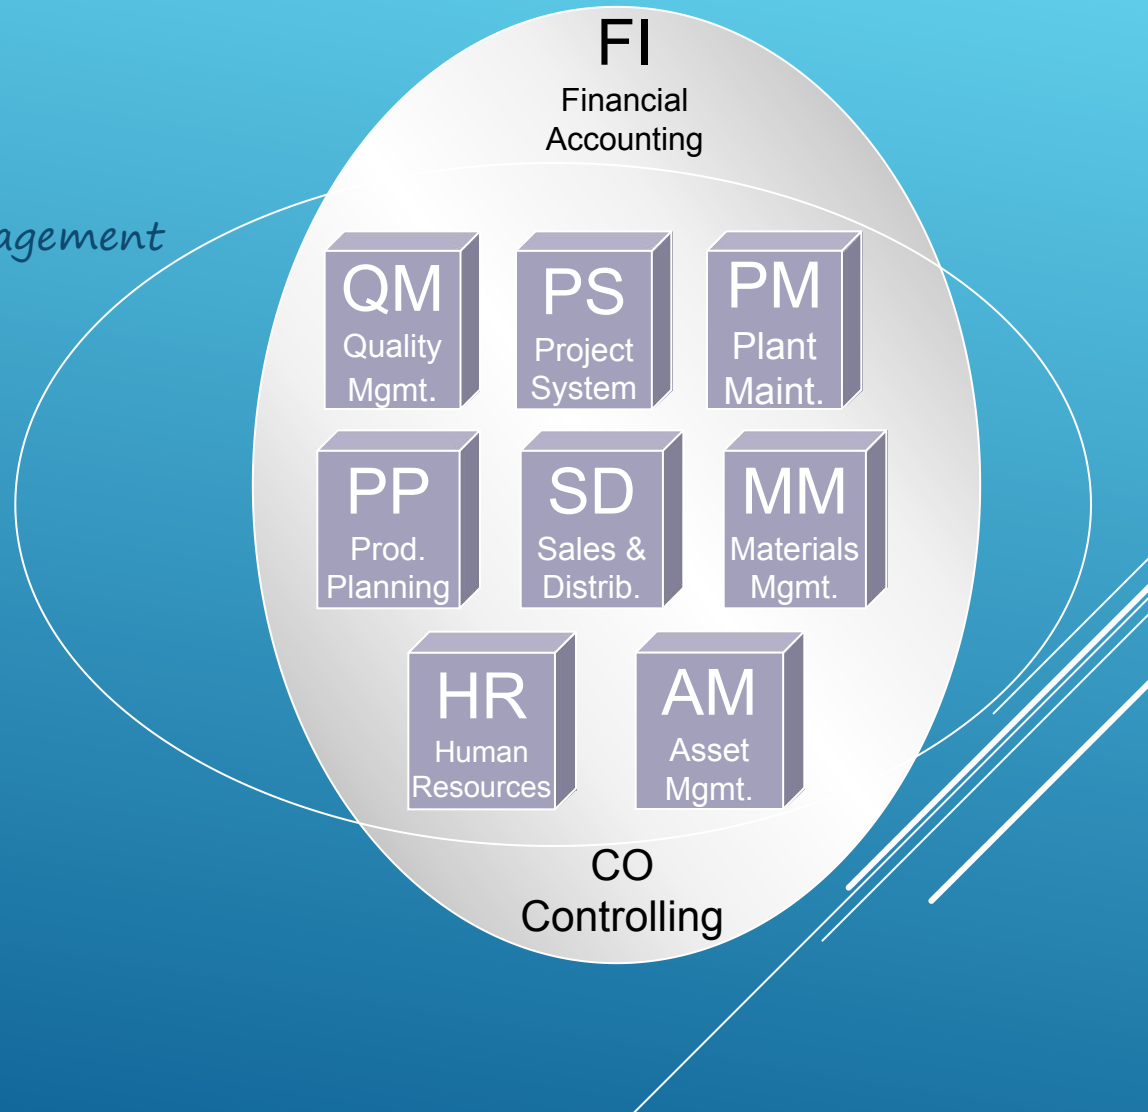

# SAP CLOUD MODULES

Hybris C4C

Hybris E-Commerce

Successfactors

Business by Design

Ariba

**Tech Solasta Pvt. Ltd.**

A Growth Elevator

# KEY RESOURCES IN SAP :

- *Functional*
- *Technical*

# CONFIGURATION

Configuration is the process of making standard software fit your business.

SAP, as an example, has:

Over 8000 configuration decisions

Data structuring

Sales divisions, distribution channels